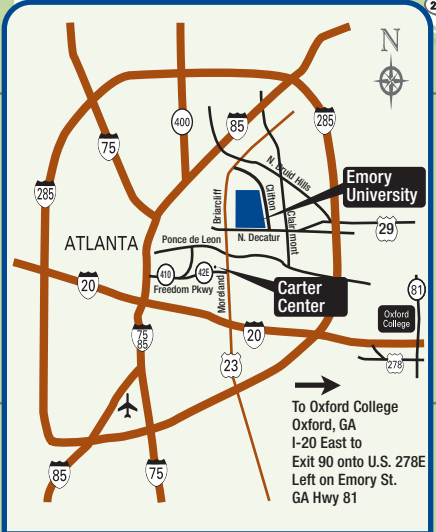

How to find Building C-Campus Services?

**Modern languages
Building, Room 119-----
Confucius Institute in
Atlanta**

Everybody's
Emory Village

VISITOR PARKING (P)

building	grid	name
3235	H5	1525 Clifton Rd. Parking Deck
3264	G9	Oxford Road Deck
3260	H9	Fishburne Parking Deck
3250	I9	Lowergate Parking Deck
500	G6	Michael Street Parking Deck
3262	F8	Peavine Parking Lot and Deck
280	I9	Children's Healthcare Garage
1599	G5	1599 Clifton Road Deck

(most decks are open for general parking after 4 p.m.)

Shuttle buses are free and most stop at the T Woodruff Circle transit plaza

visit our interactive map online:
map.emory.edu

Emory University Map Legend 2011-2012